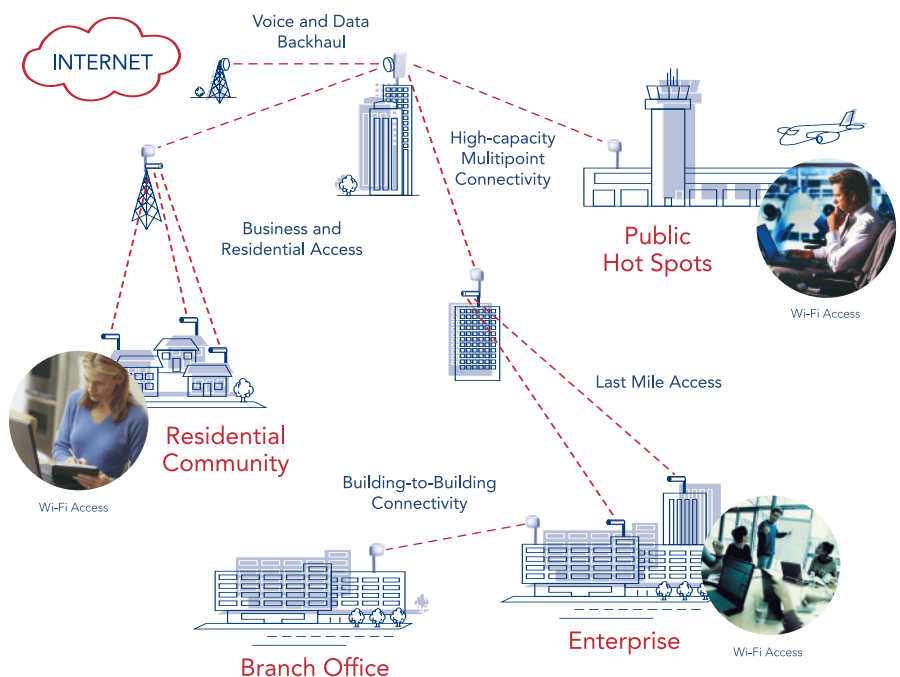

Contributing over two decades to the advancement of wireless technology has allowed Proxim to build key relationships with leading channel, OEM and technology partners. With allies such as Avaya, Dell and IBM, strategic channel and OEM relationships ensure that Proxim solutions are readily available and globally distributed. Technology relationships - with leading suppliers such as Atheros and Intel - enable Proxim to leverage other best-in-class technologies for optimal performance of its solutions. And the joint development work Proxim is currently conducting with Avaya and Motorola delivers the critical component of seamless mobility: the convergence of Wi-Fi and cellular networks.

Major benefits for a wide range of customers:

- Increase corporate employee productivity through mobile, high-bandwidth networks
- Cost-effectively bring broadband connectivity to communities and campuses
- Bring Internet and network access to every student and faculty
- Quickly expand service provider networks to increase cellular coverage
- Enhance the quality of patient care with real-time information sharing
- Connect government agencies to improve social services and safety
- Easily create public access networks for retail outlets
- Provide protection for citizens, employees and students